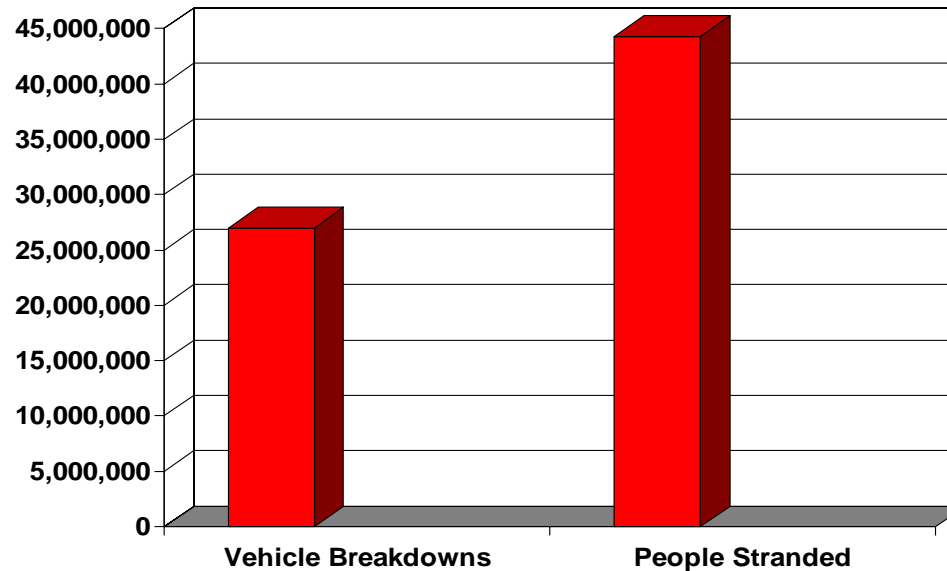

Motor Vehicle Breakdowns

- 27.7 million vehicles stranded their passengers
- 44.3 million people suffered vehicle breakdowns

SOURCE: US FEDERAL HIGHWAY ADMINISTRATION (1999-LATEST AVAILABLE STATISTICS)