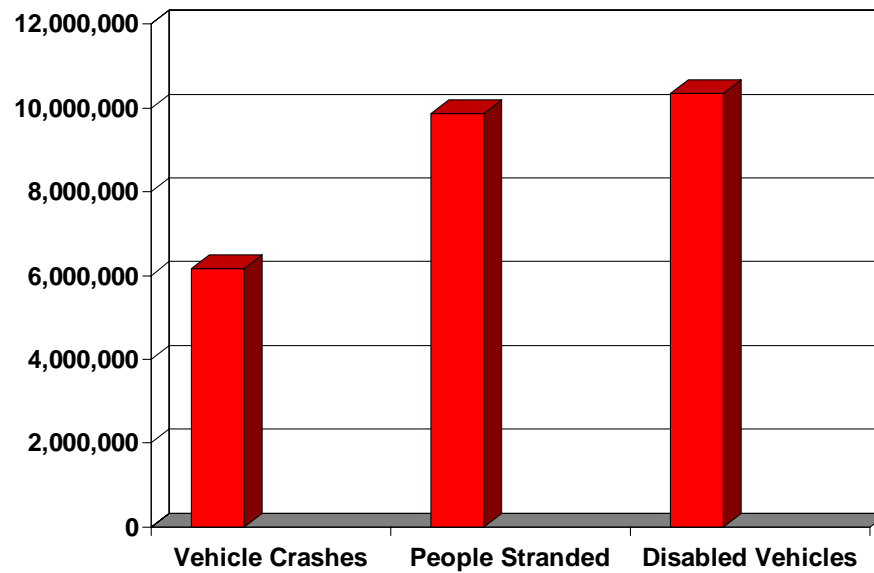

Motor Vehicle Accidents

- Nearly 6.2 million crashes
- Nearly 10 million accident victims
- More than 10.3 million disabled vehicles
- One accident every five seconds

SOURCE: US FEDERAL HIGHWAY ADMINISTRATION (2005)